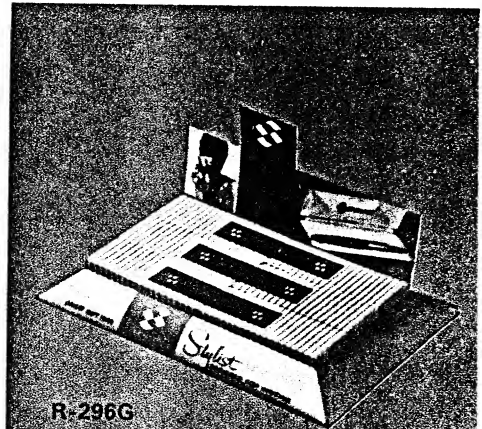

Sheaffer Stylist™ '404' P

Brushed chrome cap with gold clip and Metallic/Gray, Metallic Blue or Black barrels as illustrated at right.

Ballpoint, $3.95. Cartridge Pen, $5.00. Pencil, $3.95. "Glideriter", $3.95.

Attractive new counter displays are economical of counter space, yet, present prestige background for prestige merchandise.

R-296G

Prepacked with 12 Stylist '404' "Glideriters" 7 1/4" high, 15 3/4" wide, 10 1/8" deep. List Price $47.40

R-296L

Prepacked with an assortment of Stylist '404' cartridge pens, ballpoints, pencils, and "Glideriters". 7 1/4" high, 15 3/4" wide, 10 1/8" deep. List Price $74.50

R-316

It's packed with assortment 129 18" high, 17 1/2" wide, 8 1/4" deep. List Price $129.10

R-296G